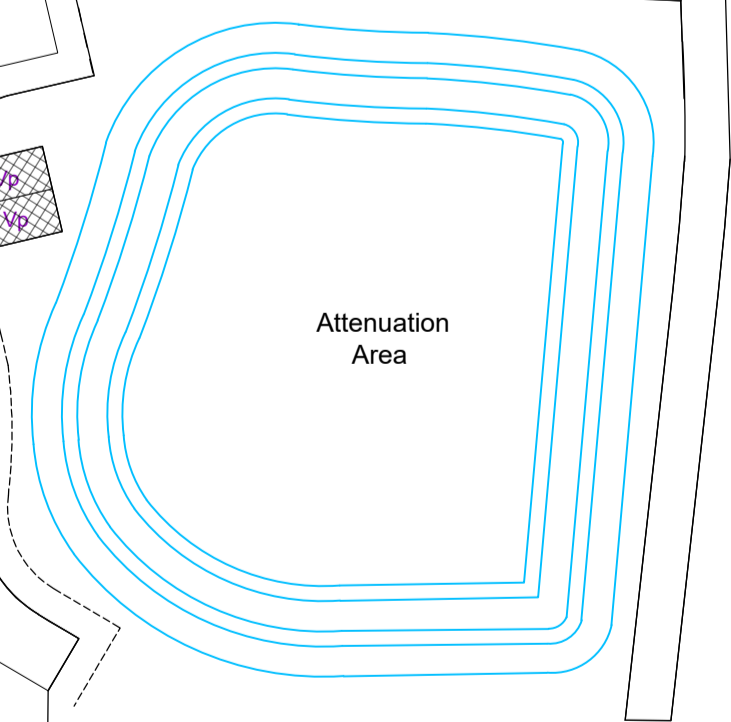

INDICATIVE SPORTS PITCH LOCATIONS COMPLETE AREA 2.003 Ha

DOG WALKING AREA

PLAY AREA L.E.A.P. INDICATIVE ARRANGEMENT

DOG WALKING AREA

HA Location:

- HA Location
- ◆ Shared Ownership
- ◆ Rented

Connection to Woodland

Project:-
Wivenhoe, Land South of Elmstead Road, off Richard Avenue
Description:-
Tenure Plan
Option 9

Scale:-
1-500 @ A0
Date:-
29/04/2022
Dwg no:-
TW027-PL07-
Revision:-
G