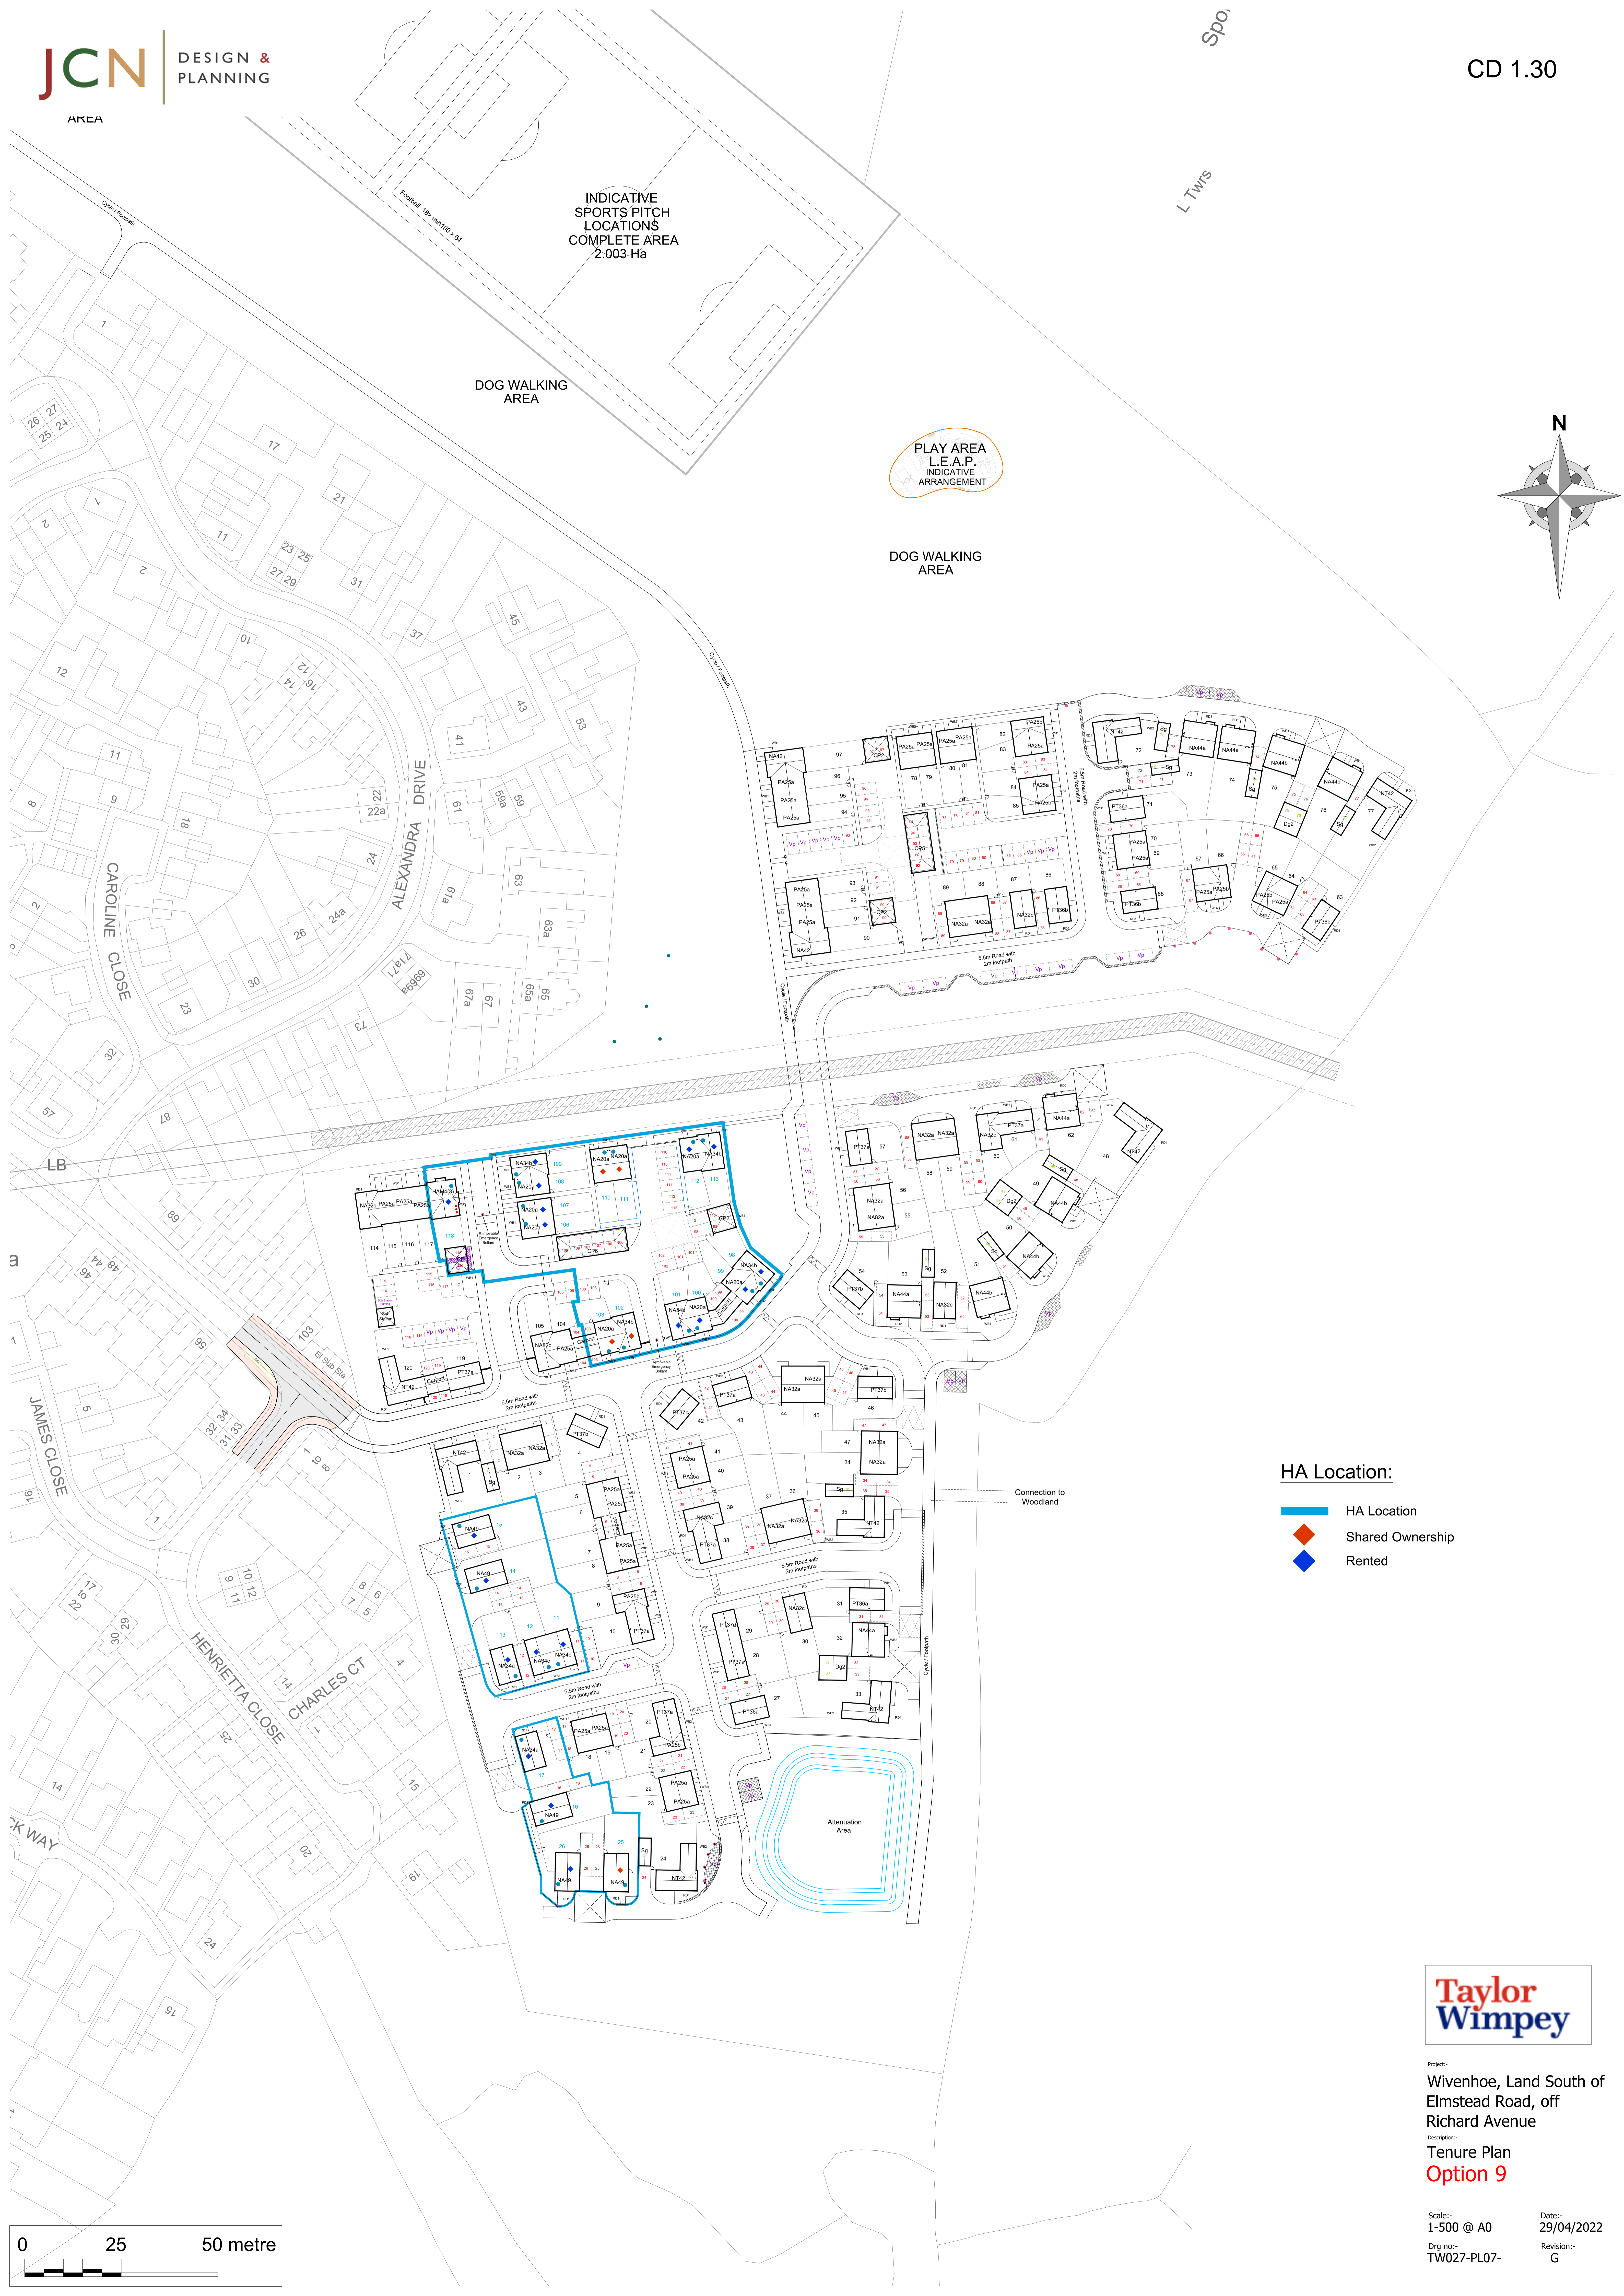

INDICATIVE SPORTS PITCH LOCATIONS COMPLETE AREA 2.003 Ha

DOG WALKING AREA

PLAY AREA L.E.A.P. INDICATIVE ARRANGEMENT

DOG WALKING AREA

HA Location:

- HA Location
- ◆ Shared Ownership
- ◆ Rented

Connection to Woodland

Project:-
Wivenhoe, Land South of Elmstead Road, off Richard Avenue
Description:-
Tenure Plan
Option 9

Scale:-
1-500 @ A0
Date:-
29/04/2022
Dwg no:-
TW027-PL07-
Revision:-
G